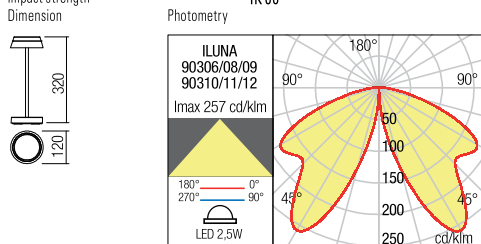

Лампи за екстериор, разполагат със SMD светодиоди, превключвател за ON/OFF, димер от 100% - 5% с памет за светлинния интензитет и на цветната температура, възможност за смяна на цветната температура на светлината от 2700K до 3000K.

Разполагат с литиево-йонна батерия, капацитет от 3000mA, със защита от презареждане, контактно зарядно устройство с USB кабел от 1,5 м и адаптер (включен) при 100 - 240V AC, DC5V/1A.

Максимално време за зареждане от 4,5 часа, време на работа (при максимално зареждане) 7,5 часа.

Алуминиево тяло, лят под залягане, в матово бяло, тъмно сиво, кортен, матово градински зелен, матово синьо, матово червено или матово черно, прозрачен поликарбонатен дифузор.

TABLE LAMP • VEIOZĂ

Type	Code	Finishing
	90306	SAND WHITE
	90308	CORTEN
	90309	SAGE GREEN
	90310	BLUE
	90311	RUBY RED
	90312	SAND JET BLACK

LED type	OSRAM SMD LED 2835, 40 pcs x 0,06W
Power	2,5W
CCT	2700K/3000K
Luminous Flux Source/system	2700K: 206/145 lm - 3000K: 206/150 lm
CRI	>80
Optic	100°
Input voltage	DC 3,7V
Battery type	Li-ion with self protection system
Battery capacity	3000mA
Charging time	<4,5h
Life time (100% light intensity)	>7,5h
Power supply adapter included	Input AC 100-240V, Output DC5V 1A

Memory function	Memory of brightness
Switch push	ON/OFF
Dimmable (switch push stepless dimmable)	5%-100%
Impact strength	IK 06

USB CHARGER WITH CABLE (L. 1,5m) AND POWER SUPPLY ADAPTOR INCLUDED